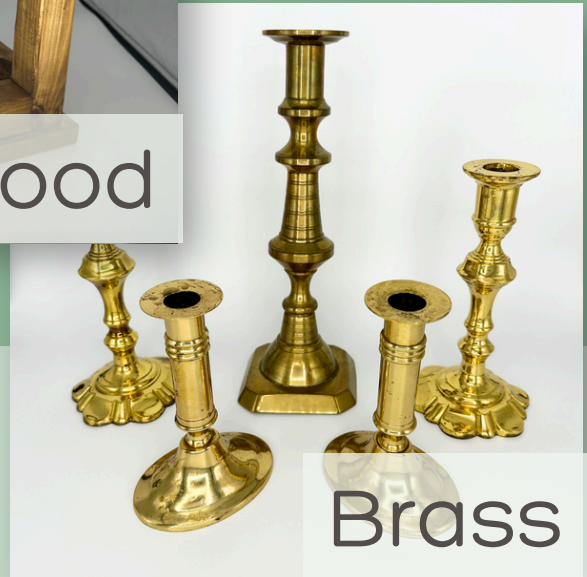

Bud vases

Disco planters

Skip to the end for pricing & details about each item!

ARCHES

Loretta

Infinity

Aspen

Goldie

Lexie

Sky

Skip to the end for pricing & details about each item!

TABLE DECOR

Glass

Black

Wood

Pewter

Brass

All table decor comes with enough for approximately 20 tables.

Bundle these with other rentals and have them delivered! Visit somethingborrowedowensboro.com/bundle to learn more

NEON SIGNS

Ask us about custom neon signs!