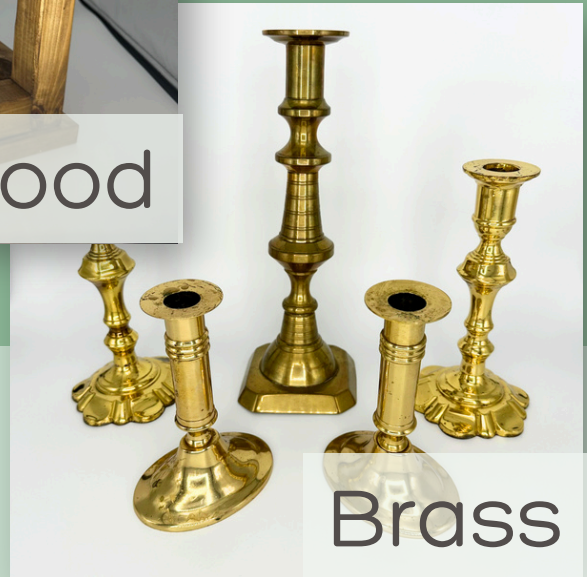

Skip to the end for pricing & details about each item!

TABLE DECOR

Glass

Black

Wood

Pewter

Brass

All table decor comes with enough for approximately 20 tables.